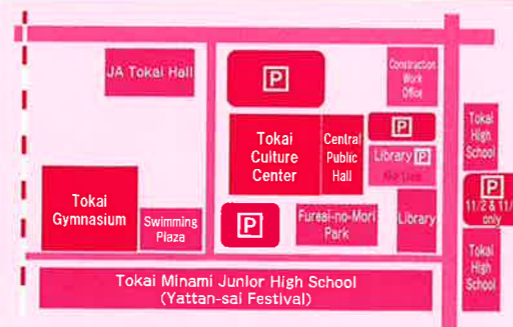

●Date : Nov. 2 (Sat.) ~ Nov. 4 (Mon. Holiday)
(10:00~15:00 Time may vary.)
●Place : Outdoor Stage Area, Tokai Gymnasium

Food Trucks, new this year!

This year there will be two food trucks in front of the Culture Center, selling meat-wrapped onigiri and scallop cream croquette burgers. (Details are subject to change.)

●Date : Nov. 2 (Sat.) ~ Nov. 4 (Mon. Holiday)
(10:00~15:00 Time may vary.)
●Place : In Front of the Main Entrance, Tokai Culture Center

Farmers Market

Agricultural products including rice, vegetables and fruit will be sold in co-operation with farmers in Tokai-mura. This popular event sells out quickly, so come early for the best selection. (Availability subject to weather conditions.)

●Date : Nov. 4 (Mon. Holiday)
From 9:00 until the stock runs out
●Place : Outdoor Stage Area, Tokai Gymnasium

36th Tokai Yattan-sai Festival (at the same time)

Date and Time : Nov. 3 (Sun) 10:00~15:00
Place : Tokai Minami Junior High School (School Ground and School Gymnasium)

This festival will be held by the Youth Affairs Group. You can take part in games at the "Challenge Area". You can enjoy various refreshments at the "Bazaar Area". Please enjoy and let's have fun!

Tokai Yattan-sai Festival Executive Committee Office (in the Youth Center) TEL 029-282-7049

Parking information

Because parking is limited, please use other means of transportation whenever possible (rideshare, bicycle, etc.)