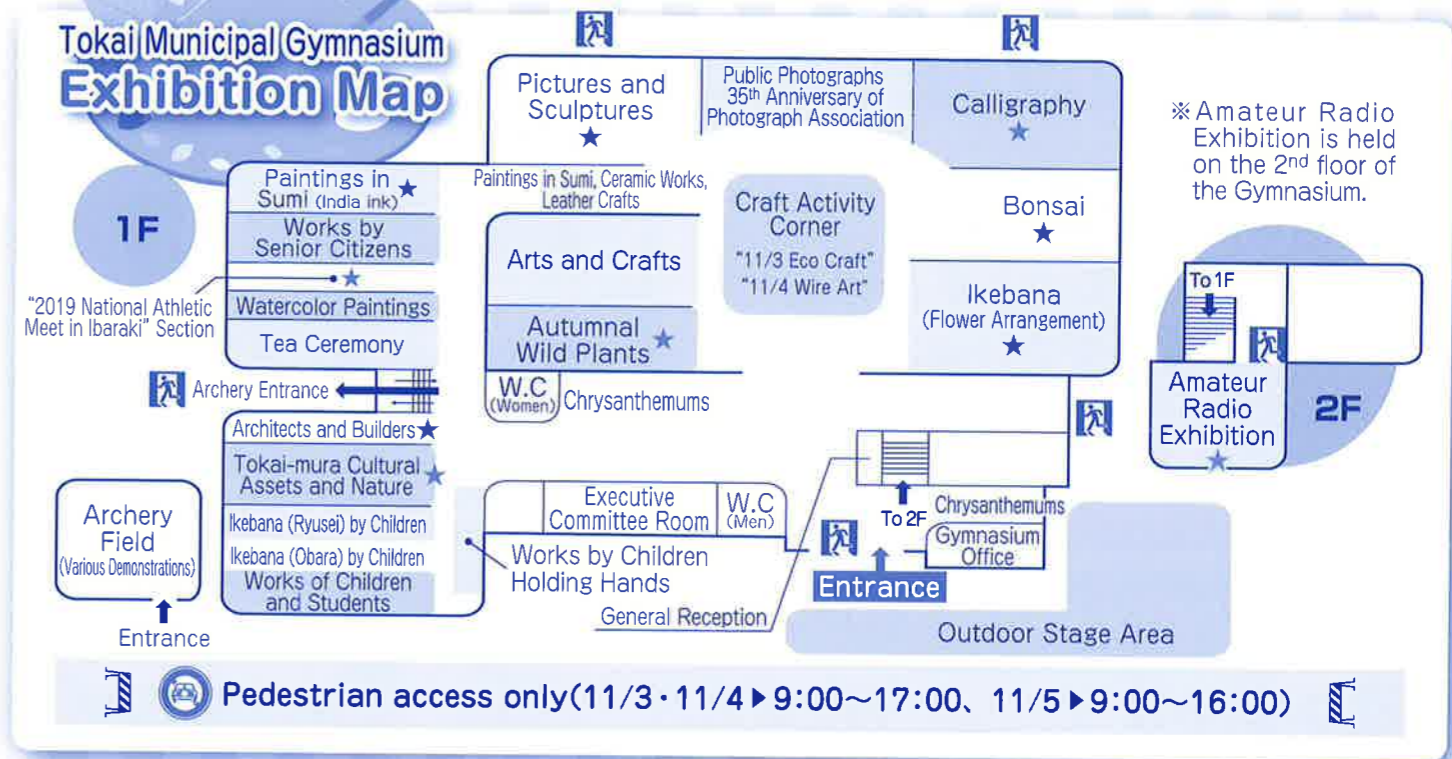

Library

Date	Time	Contents (Group Name)
11/4(Sat.)	10:30~11:30	Story-telling (Tampopo(dandelion)-no-kai)
	14:00~15:00	
11/5(Sun.)	10:30~11:00	Tokai-mura Folktale~Performance and Exhibition of storytelling by pictures~ (Folktale Regeneration Group)
	14:00~14:30	

Outdoor Stage Area

	Date	Time	Contents (Group Name)
Stage Performance	11/5(Sun.)	10:30~11:00	Hula (Hula Dancing Association)
		11:00~12:00	Kids Dance (SC Smile TOKAI)
		12:00~12:45	Yosakoi-Soran Dance (Yosakoi Soran Association)
		13:00~13:45	JUN Band & Hula (JUN Band)
Bazaar	11/3(Fri. Holiday)~11/5(Sun.)	9:00~15:00	Wild Plants (Wild Plants Association)
	11/3(Fri. Holiday)~11/4(Sat.)	9:00~16:00	Bonsai (Bonsai Association)
	11/4(Sat.) 11/5(Sun.)	10:00~15:00 10:00~13:00	Pottery, Leather Goods, Wood Carvings, Hand-knitted Products, Remade Cloth Goods (Arts Association)
Farmer's Market	11/3(Fri. Holiday)	9:00~	Farmer's Market (Voluntary Farmers/Agricultural Support Center)
Refreshments Area	11/3(Fri. Holiday)~11/5(Sun.)	until the stock runs out	Sale of Lunch Box(O-bento)/Snacks, etc. (Tokai-mura Association of Commerce & Industry)
		11:00~15:00	Demonstration/Soba Sale (Tokai 2(ni)-8(hachi) Soba-no-kai)

Muramatsu Community Center	Date	Time	Contents (Group Name)
	11/5(Sun.)	17:00~20:00	Dance in the Evening (Tokai Dance Sports Club)

Tokai Municipal Gymnasium Exhibition Map

Municipal Gymnasium (★ Mini craft activity. Drop by and try!)

	Date/Time	Contents (Group Name)
Exhibition	11/3(Fri. Holiday)~11/5(Sun.) 9:00~17:00 11/5 Close at 16:00 (Admittance till 15:30)	Exhibition of Chrysanthemum (Chrysanthemum Association)
		Exhibition of Ikebana (Flower Arrangement Association) ★
		Exhibition of Autumnal Wild Plants (Wild Plants Association) ★
		Exhibition of Bonsai (Bonsai Association) ★
		Exhibition of Arts and Crafts ~ Ceramic Works, Leather Crafts, Wood Carvings, Hand-knitted Products, Dressmaking (Bunka-style) (Arts and Crafts Association)
		Exhibition of Calligraphy (Calligraphy Association) ★
		Exhibition of Public Photographs 35th Anniversary of Photograph Association (Photograph Association) ※
		Memorial Event: Photo Panels & Albums "Pictures of Changes in Tokai-mura"
		Special Event: "Cultural Exchange Exhibition of Photographs of Komono-cho and Tokai-mura"
		Exhibition of Pictures and Sculptures (Art Association) ★
		Exhibition of Ceramic Works (Enjoy Pottery Group)
		Exhibition of Leather Crafts (Friday Club)
		Exhibition of Paintings in Sumi (India-ink) (Painting in Sumi Association) ★
		Exhibition of Works by Senior Citizens (Federation of Tokai-mura Senior Citizens Clubs)
		"Ikiiki Ibaraki "Yume" National Athletic Meet 2019" Section (Dept. of Lifelong Education, Tokai-mura Board of Education) ★
		Exhibition of Watercolor Paintings (NPO Matsubokkuri (Pinecone))
		Architects and Builders Exhibition (Ibaraki Pref. Architects and Builders Group Inc.) ★
		Exhibition of Tokai-mura Cultural Assets and Nature (Protecting Tokai-mura Cultural Assets and Nature Group)
		Exhibition of Tokai-mura Nature (Tokai-mura Nature Investigation Group) ★
		11/4 (Sat.) 13:30~14:30 Lecture "Let's play with HITTSUKIMUSHI"
11/5 (Sun.) 10:30~11:30 Lecture "Let's play with OOGOKIBURI"		
Exhibition of Tokai-mura Cultural Assets (Dept. of Lifelong Education, Tokai-mura Board of Education) ★		
Ikebana Exhibition (Ryusei) by Children (SUKASHIYURI (Elegant Lily) Ikebana class for children)		
Ikebana Exhibition (Obara) by Children (Ikebana class for children)		
Exhibition of Works of Children and Students (Tokai-mura Elementary/Junior High Schools)		
Exhibition of Children and Students ~ Works by Children Holding Hands ~ (Special Support Education Department, Tokai-mura Institute of Education)		
Amateur Radio Exhibition (Amateur Radio League) ★		
Tea Ceremony	11/4(Sat.) 10:00~15:00	Tea Ceremony (usu-cha) (Tea Ceremony League, Omote Senke, Matsukaze-no-kai)
	11/5(Sun.) 10:00~15:00	Tea Ceremony (sen-cha) (Tea Ceremony League, Sansai-ryu)

※Award Ceremony will be held at the Exhibition Hall at 15:00, 11/5(Sun.).

Archery Field	Date	Time	Contents (Group Name)
	11/3 (Fri. Holiday)	9:30~11:30	Various Demonstrations of Archery (Archery Association)
		13:00~15:00	
	11/4(Sat.)	9:30~11:30