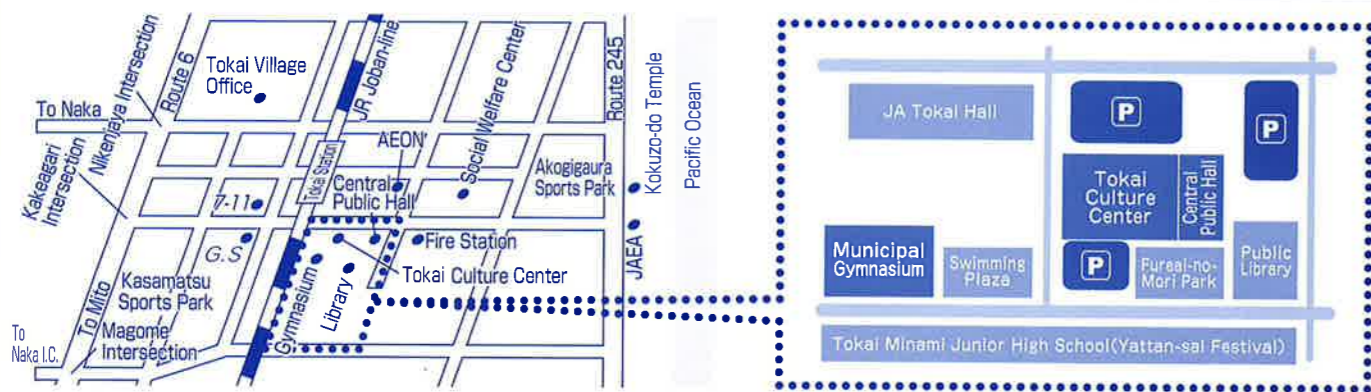

Area/Site Guide Map

Activity Corner (at the Gymnasium)

Eco Craft

11/3
Fri. Holiday
10:30~12:00
13:30~15:00
(Total time: about 15 min.)
*while supplies last

Instructors:
Tokai Wak-wak Club

Turn milk cartons into postcards featuring your own design.

[at the same time] 34th Tokai Yattan-sai Festival

Date and Time: Nov. 5(Sun) 10:00~15:00
Place: Tokai Minami Junior High School (School Ground and School Gymnasium)

This festival will be held by the Youth Affairs Group. You can take part in games at the "Challenge Area". You can enjoy various refreshments at the "Bazaar Area". Please enjoy and let's have fun!

Outdoor Stage Area

	Date	Time	Contents (Group Name)
Stage Performance	11/5(Sun.)	10:30~11:00	Hula (Hula Dancing Association)
		11:00~12:00	Kids Dance (SC Smile TOKAI)
		12:00~12:45	Yosakoi-Soran Dance (Yosakoi Soran Association)
		13:00~13:45	JUN Band & Hula (JUN Band)
Bazaar	11/3(Fri. Holiday)~11/5(Sun.)	9:00~15:00	Wild Plants (Wild Plants Association)
	11/3(Fri. Holiday)~11/4(Sat.)	9:00~16:00	Bonsai (Bonsai Association)
	11/4(Sat.) 11/5(Sun.)	10:00~15:00 10:00~13:00	Pottery, Leather Goods, Wood Carvings, Hand-knitted Products, Remade Cloth Goods (Arts Association)
Farmer's Market	11/3(Fri. Holiday)	9:00~	Farmer's Market (Voluntary Farmers/Agricultural Support Center)
Refreshments Area	11/3(Fri. Holiday)~11/5(Sun.)	until the stock runs out	Sale of Lunch Box(O-bento)/Snacks, etc. (Tokai-mura Association of Commerce & Industry)
		11:00~15:00	Demonstration/Soba Sale (Tokai 2(ni)-8(hachi) Soba-no-kai)