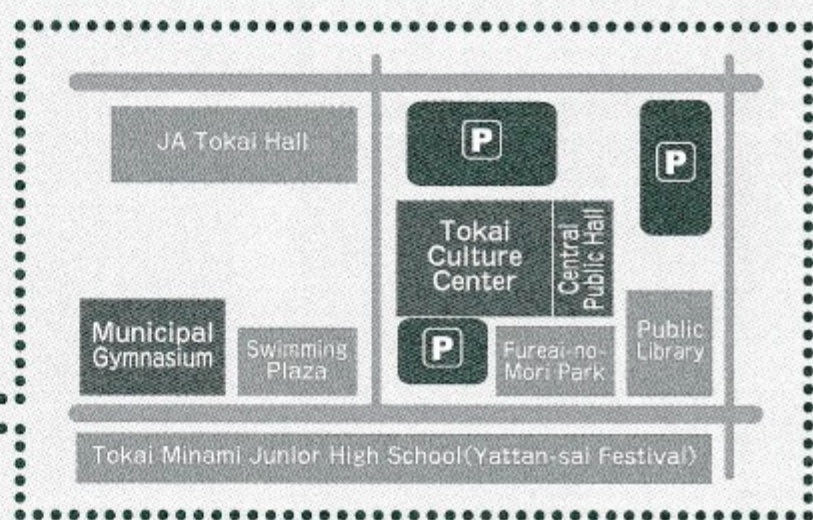

Muramatsu Community Center	Date	Time	Contents (Group Name)
	11/6(Sun.)	18:00~20:30	Dance in the Evening (Tokai Dance Sports Club)

Tokai Municipal Gymnasium Information Map of the Site

Municipal Gymnasium

Area/Site Guide Map

● **Experience Area** ● The Experience Area will be open at the Gymnasium. Free Admittance! Come and join us! (The reception desk will close when the fixed number is reached.)

Wire Art