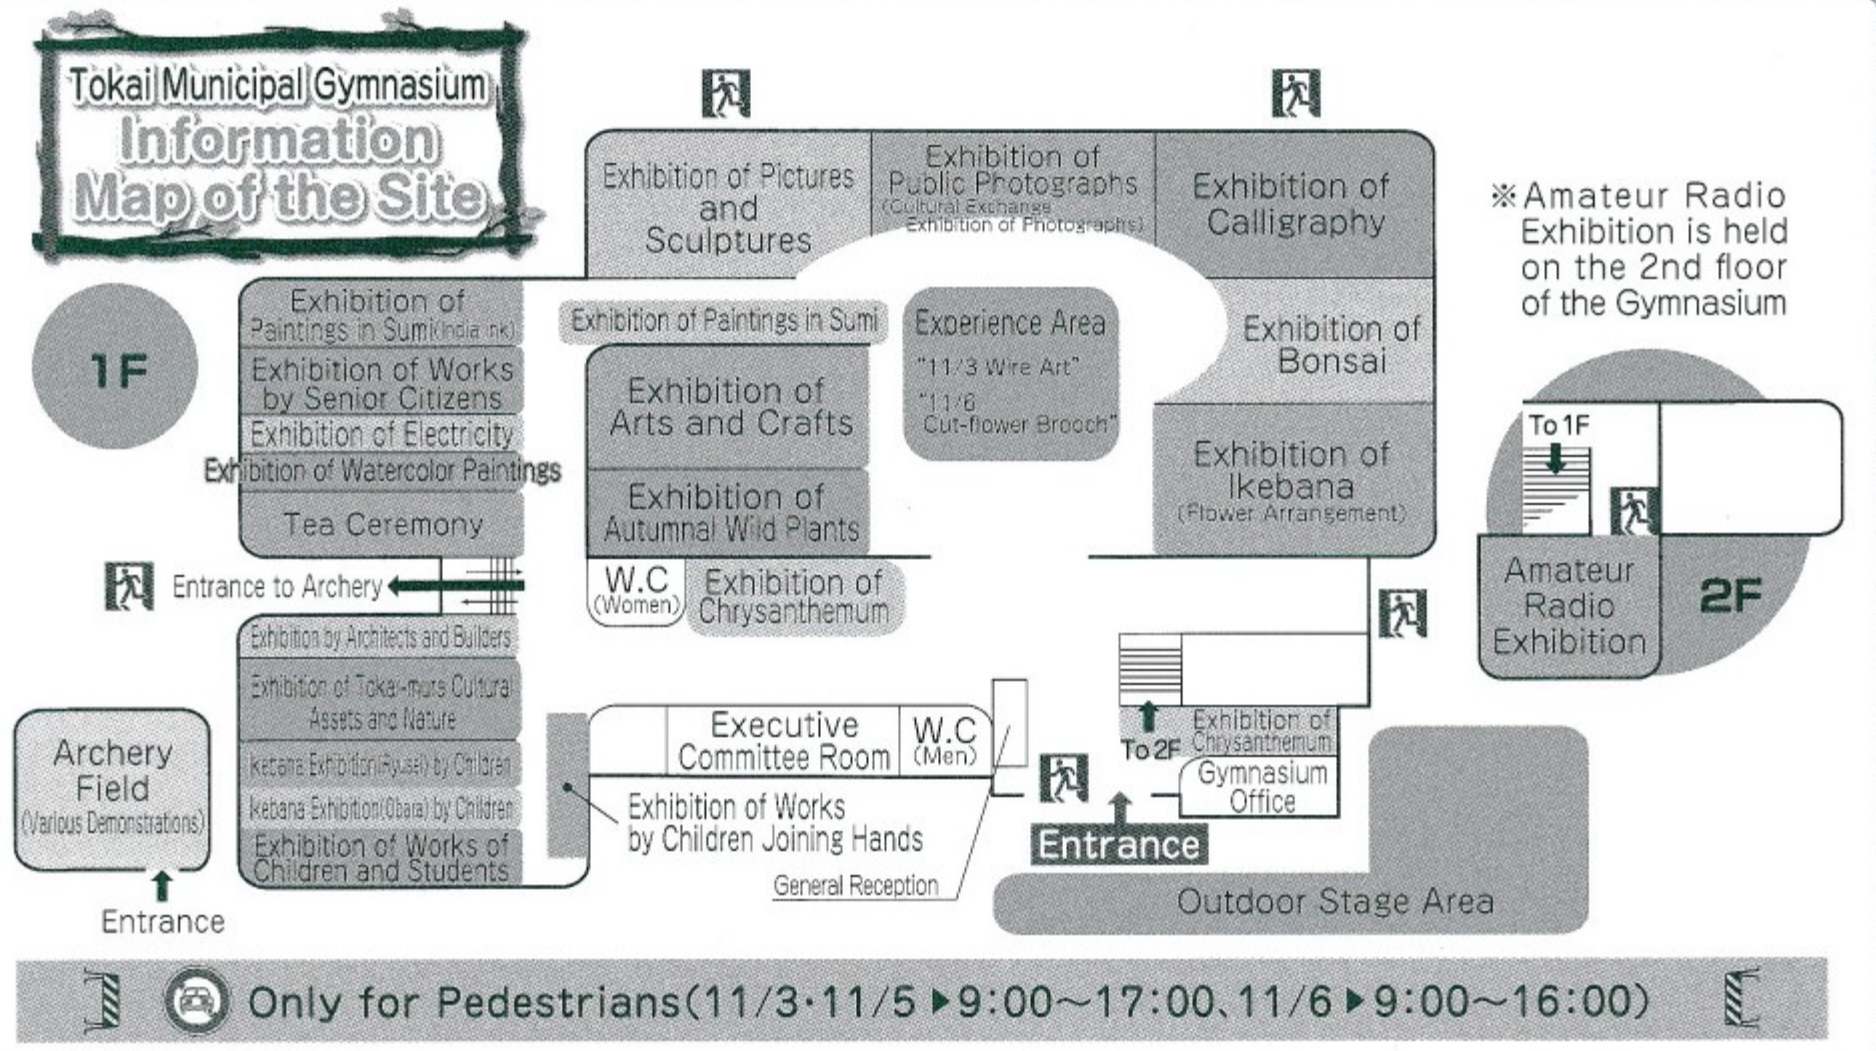

Tokai Municipal Gymnasium Information Map of the Site

Municipal Gymnasium

	Date/Time	Contents (Group Name)
Exhibition	11/3(Thu. Holiday)~11/6(Sun.) 9:00~17:00 11/6 Close at 16:00 (Admittance till 15:30)	Exhibition of Chrysanthemum (Chrysanthemum Association)
		Exhibition of Ikebana (Flower Arrangement Association)
		Exhibition of Autumnal Wild Plants (Wild Plants Association)
		Exhibition of Bonsai (Bonsai Association)
		Exhibition of Arts and Crafts ~Pottery, Leather Goods, Wood Carvings, Hand-knitted Products, Dressmaking (Bunka-style) (Arts and Crafts Association)
		Exhibition of Calligraphy (Calligraphy Association)
		Exhibition of Public Photographs (Photograph Association) ※
		Exhibition of Pictures and Sculptures (Art Association)
		Exhibition of Paintings in Sui(India-ink) (Painting in Sui Association)
		Exhibition of Works by Senior Citizens (Federation of Tokai-mura Senior Citizens Clubs)
		Exhibition of Works of Children and Students (Tokai-mura Elementary/Junior High Schools)
		Exhibition of Children and Students ~Works by Children Joining Hands~ (Special Support Education Department, Tokai-mura Institute of Education)
		Ikebana Exhibition (Ryusei) by Children (SUKASHIYURI (Elegant Lily) Ikebana class for children)
		Ikebana Exhibition (Obara) by Children (Ikebana class for children)
		Exhibition of Tokai-mura Cultural Assets and Nature (Protecting Tokai-mura Cultural Assets and Nature Group)
		Architects and Builders Exhibition (Ibaraki Pref. Architects and Builders Group Inc.)
Tea Ceremony	11/5(Sat.) 10:00~15:00	Tea Ceremony (usu-cha) (Tea Ceremony League, Omote Senke, Wakaba-kai)
	11/6(Sun. Holiday) 10:00~15:00	Tea Ceremony (usu-cha) (Tea Ceremony League, Omote Senke, Chisoku-kai)

※ Award Ceremony will be held at the Exhibition Hall at 15:00, 11/6(Sun. Holiday).

Archery Field	Date	Time	Contents (Group Name)
	11/6(Sun.)	9:30~11:30	Various Demonstrations of Archery (Archery Association)
		13:00~15:00