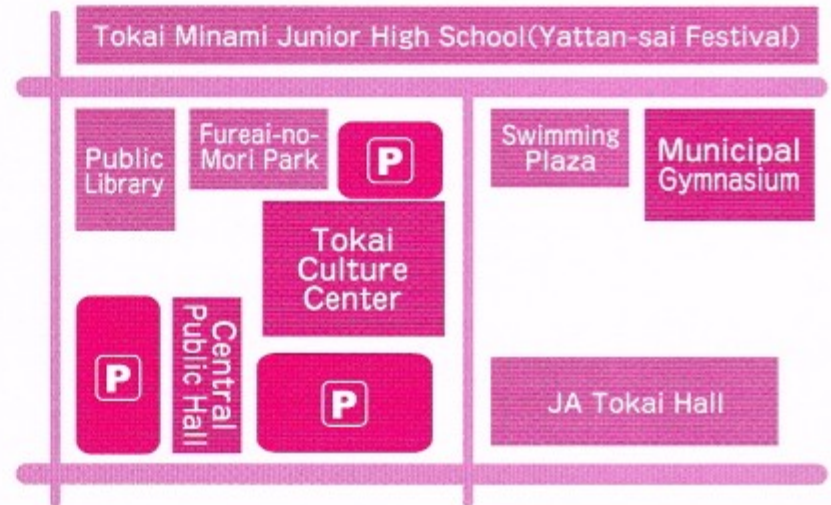

Area/Site Guide Map

[at the same time] 31st Tokai Yattan-sai Festival

Date and Time: Nov. 2(Sun) 10:00~15:00
Place: Tokai Minami Junior High School
(School Ground and School Gymnasium)

This festival will be held by the Youth Affairs Group. You can take part in games at the "Challenge Area". You can enjoy various refreshments at the "Bazaar Area". Please enjoy and let's have fun!

Tokai Yattan-sai Festival Executive Committee Office
(in the Youth Center) **TEL 029-282-7049**