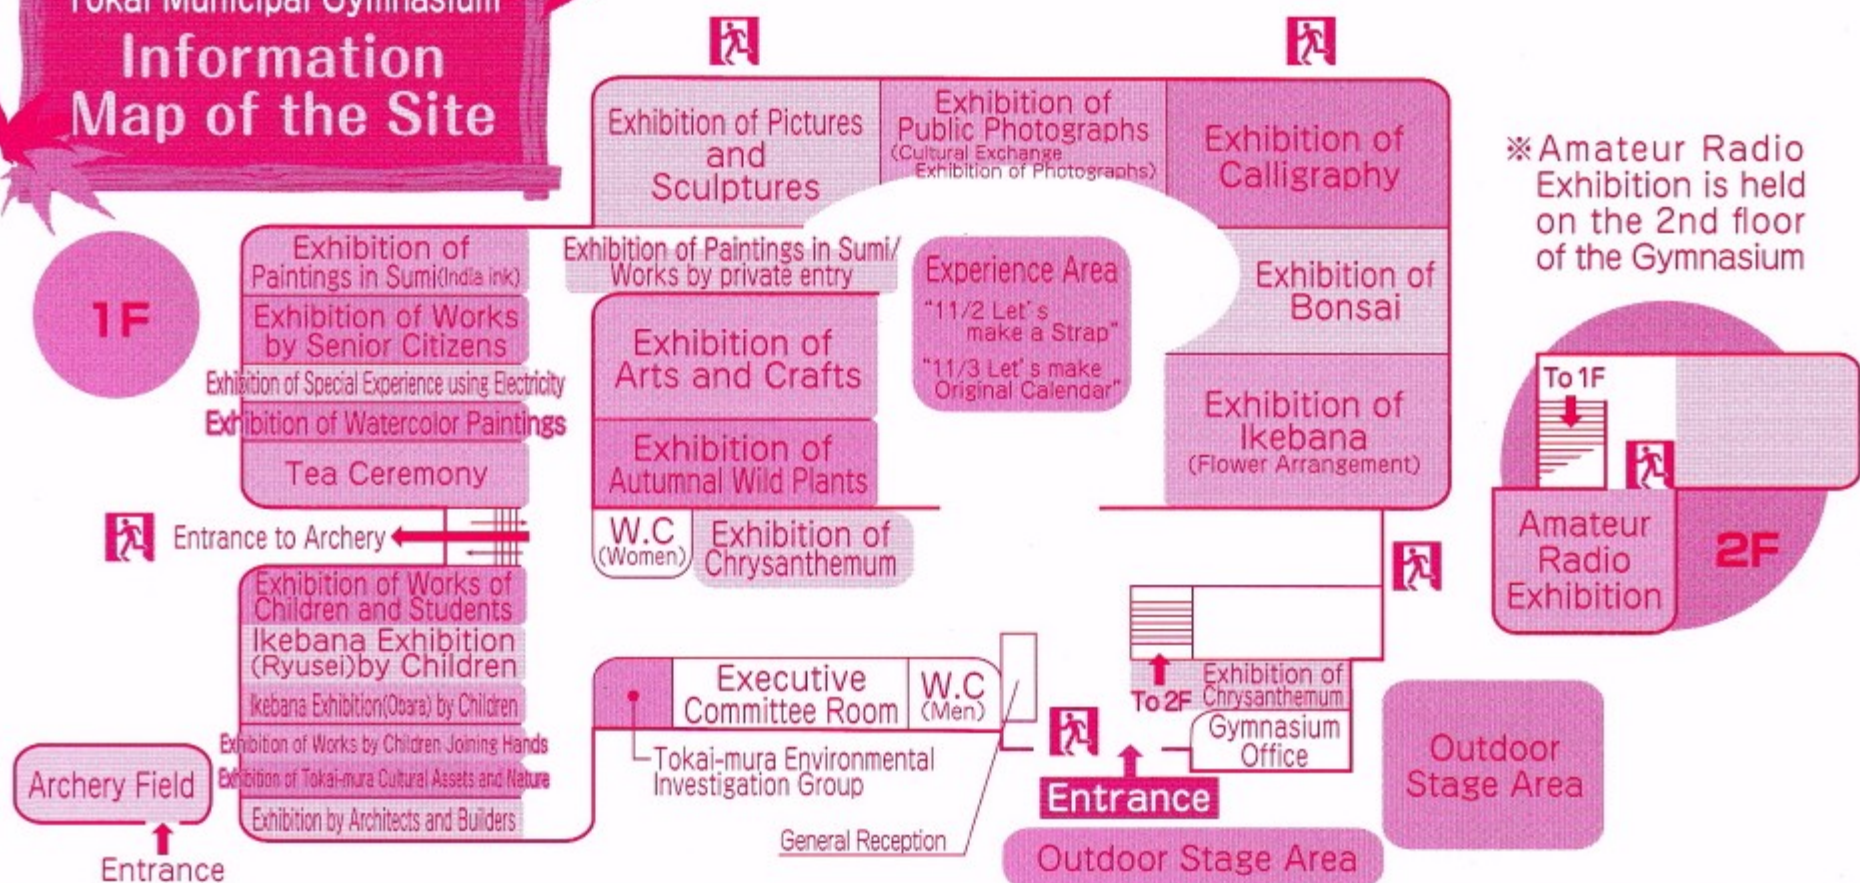

Tokai Municipal Gymnasium Information Map of the Site

Only for Pedestrians (11/1 ~ 11/2 ▶ 9:00 ~ 17:00, 11/3 ▶ 9:00 ~ 16:00)

Municipal Gymnasium

	Date/Time	Contents (Group Name)
Exhibition	11/1 (Sat) ~ 3 (Mon. Holiday) 9:00 ~ 17:00 11/3 Close at 16:00 (Admittance till 15:30)	Exhibition of Chrysanthemum (Chrysanthemum Association)
		Exhibition of Ikebana (Flower Arrangement Association)
		Exhibition of Autumnal Wild Plants (Wild Plants Association)
		Exhibition of Bonsai (Bonsai Association)
		Exhibition of Arts and Crafts ~ Pottery, Leather Goods, Wood Carvings, Hand-knitted Products, Dressmaking (Bunka-style) (Arts and Crafts Association)
		Exhibition of Calligraphy (Calligraphy Association)
		Exhibition of Public Photographs (Photograph Association) ※ Special Event "Cultural Exchange Exhibition of Photographs of Komono-cho and Tokai-mura"
		Exhibition of Pictures and Sculptures (Art Association)
		Exhibition of Paintings in Sui (India-ink) (Painting in Sui Association)
		Exhibition of Works by Senior Citizens (Federation of Tokai-mura Senior Citizens Clubs)
		Exhibition of Works of Children and Students (Tokai-mura Elementary/Junior High Schools)
		Exhibition of Children and Students ~ Works by Children Joining Hands ~ (Special Support Education Department, Tokai-mura Institute of Education)
		Ikebana Exhibition (Ryusei) by Children (SUKASHIYURI (Elegant Lily) Ikebana class for children)
		Ikebana Exhibition (Obara) by Children (Ikebana class for children)
		Exhibition of Tokai-mura Cultural Assets and Nature (Protecting Tokai-mura Cultural Assets and Nature Group)
Architects and Builders Exhibition (Ibaraki Pref. Architects and Builders Group Inc.)		
Amateur Radio Exhibition (Amateur Radio League)		
Exhibition of Watercolor Paintings (NPO Matsubokkuri (Pinecone))		
Exhibition of Special Experience using Electricity (Toy Clinic-Tokai)		
Let's Protect Tokai-mura 9 Beautiful Nature (Tokai-mura Environmental Investigation Group)		
Tea Ceremony	11/2 (Sun) 10:00 ~ 15:00	Tea Ceremony (usu-cha) (Tea Ceremony League, Omote Senke, Tosui-kai)
	11/3 (Mon. Holiday) 10:00 ~ 15:00	Tea Ceremony (usu-cha) (Tea Ceremony League, Omote Senke, Matsukaze-no-kai)

※ Award Ceremony will be held at the Exhibition Hall at 15:00, 11/3 (Mon. Holiday)

Archery Field

Date	Time	Contents (Group Name)
11/2 (Sun)	10:00 ~ 12:00	Various Demonstrations of Archery (Archery Association)
	13:00 ~ 15:00	
11/3 (Mon. Holiday)	10:00 ~ 12:00