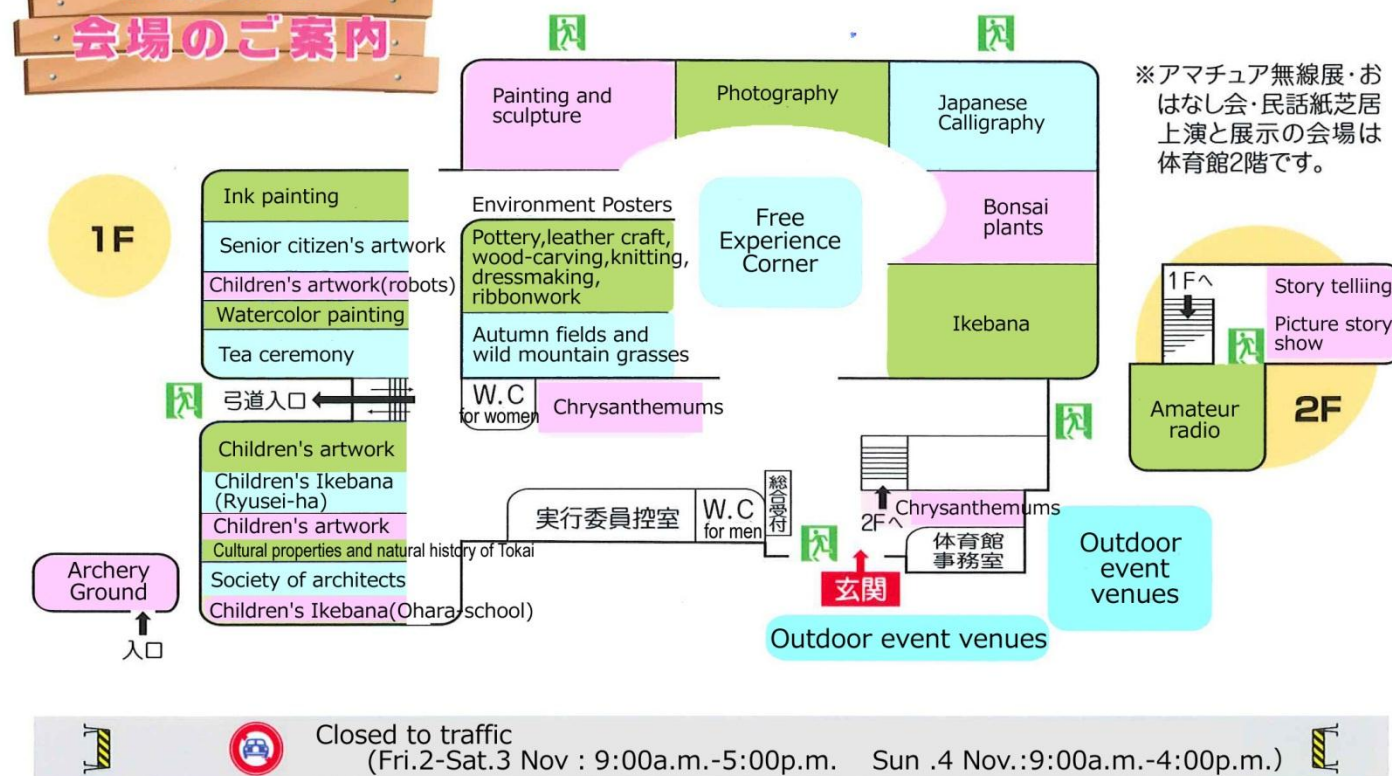

Central Community Center

Date	Time	Events
Sat. 3 Nov.	1:00-3:00p.m.	Speeches in Japanese by foreign residents
Sun.4 Nov.	9:00a.m.-5:00p.m.	* Go and Shogi (Japanese chess) tournaments

*参加希望の方は当日9:00に会場で受付を行ってください。表彰式は、大会終了後に同会場にて行います。

Outdoor Event Venues

	Date	Time	Events	
Performance on stage Rain-out	Sat. 3 Nov.	11:00a.m.-12:00p.m.	Children's dance	
		12:00-1:00p.m.	Yosakoi dance	
Bazaar	Fri.2-Sat.3 Nov.	9:00a.m.-4:00p.m.	Fields and wild mountain grasses	
		Sun. 4 Nov.		9:00a.m.-3:00p.m.
	Fri. 2 Nov.	9:30a.m.-4:00p.m.	Bonsai plants	
		Sat. 3 Nov.		9:00a.m.-4:00p.m.
		Sat. 3 Nov.		10:00a.m.-3:00p.m.
Sun. 4 Nov.	10:00a.m.-1:00p.m.	Pottery,leather craft,wood-carving, hand-knitting,Kofu remake		
Eat and Drink	Fri.2-Sun. 4 Nov.	11:00a.m.-1:00p.m.	Japanese box lunch,Japanese sweets etc.	
		Sat.3-Sun. 4 Nov.	10:30a.m.-3:00p.m.	Demonstration Sale of Hand-made Soba

Archery Ground

Date	Time	Events
Sun. 4 Nov.	9:30a.m.-3:00p.m.	A ceremonial demonstration of Japanese archery(Kyudo)

Muramatsu Community Center

Date	Time	Events
Sat. 3 Nov.	6:00-8:30p.m.	Evening of dancing

総合体育館 会場のご案内

Display map of Tokai Village Gymnasium

Tokai Village Gymnasium

	Date・Time	Events
Display	Fri.2 to Sun.4 Nov. 9:00a.m.-5:00p.m. Last day 4:00p.m. closing (admission until 3:30p.m.)	Chrysanthemums
		Ikebana
		Autumn fields and wild mountain grasses
		Bonsai plants
		Pottery,leather craft,wood-carving,knitting,dressmaking,ribbonwork
		Japanese calligraphy
		Photography ※
		Painting and sculpture
		Environment Posters
		Ink painting
		Senior citizens' artwork
		Children's artwork (painting,Japanese calligraphy,research projects)
		Children's Ikebana(Ryusei-ha) (Ohara-school)
Cultural properties and natural history of Tokai		
Society of architects		
Amateur radio		
Watercolor painting		
Children's artwork (the dinosaur-shaped robots)		
Tea ceremony	Sat. 3 Nov. 10:00a.m.-3:00p.m.	Light green tea (by Sho-in-kai)
	Sun.4 Nov. 10:00a.m.-3:00p.m.	Green tea of middle grade (by Sansai-ryu)
Other	Sat. 3 Nov. 10:30-11:30a.m. 2:00-3:00p.m.	Story telling (by Tanpopo-no-kai)
	Sun. 4 Nov. 10:30-11:00a.m. 1:30-2:00p.m.	Picture story show of the folktales in Tokai

※写真公募展は11/4(日)15:00から展示会場にて表彰式を行います。