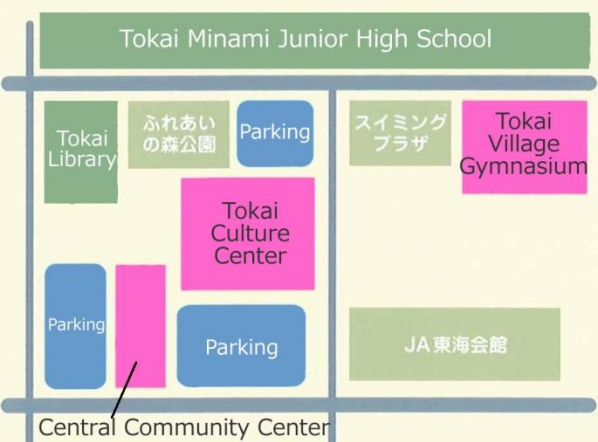

Free Experience Corner

Place: Tokai Village Gymnasium

Drawing with pastels

Sat. 3
Nov.

Time: Anytime between
10:00a.m.-4:00p.m.
(Necessary time: about 30 min.)

Let's make picture postcard making use of the characteristic of the pastel drawing—mix colors and gradation it. Using the paper patterns, anyone can make it easily!

※Preschool age children needed to accompany by a parent or guardian.

Origami - Paper Folding

Sun. 4
Nov.

Time: Anytime between
10:00a.m.-3:00p.m.
(closed 12:00-1:00p.m.)
(Necessary time: about 30 min.)

Origami is a unique Japanese art in which various forms such as animals and flowers are created by folding square paper without the use of glue or scissors.

会場周辺案内図